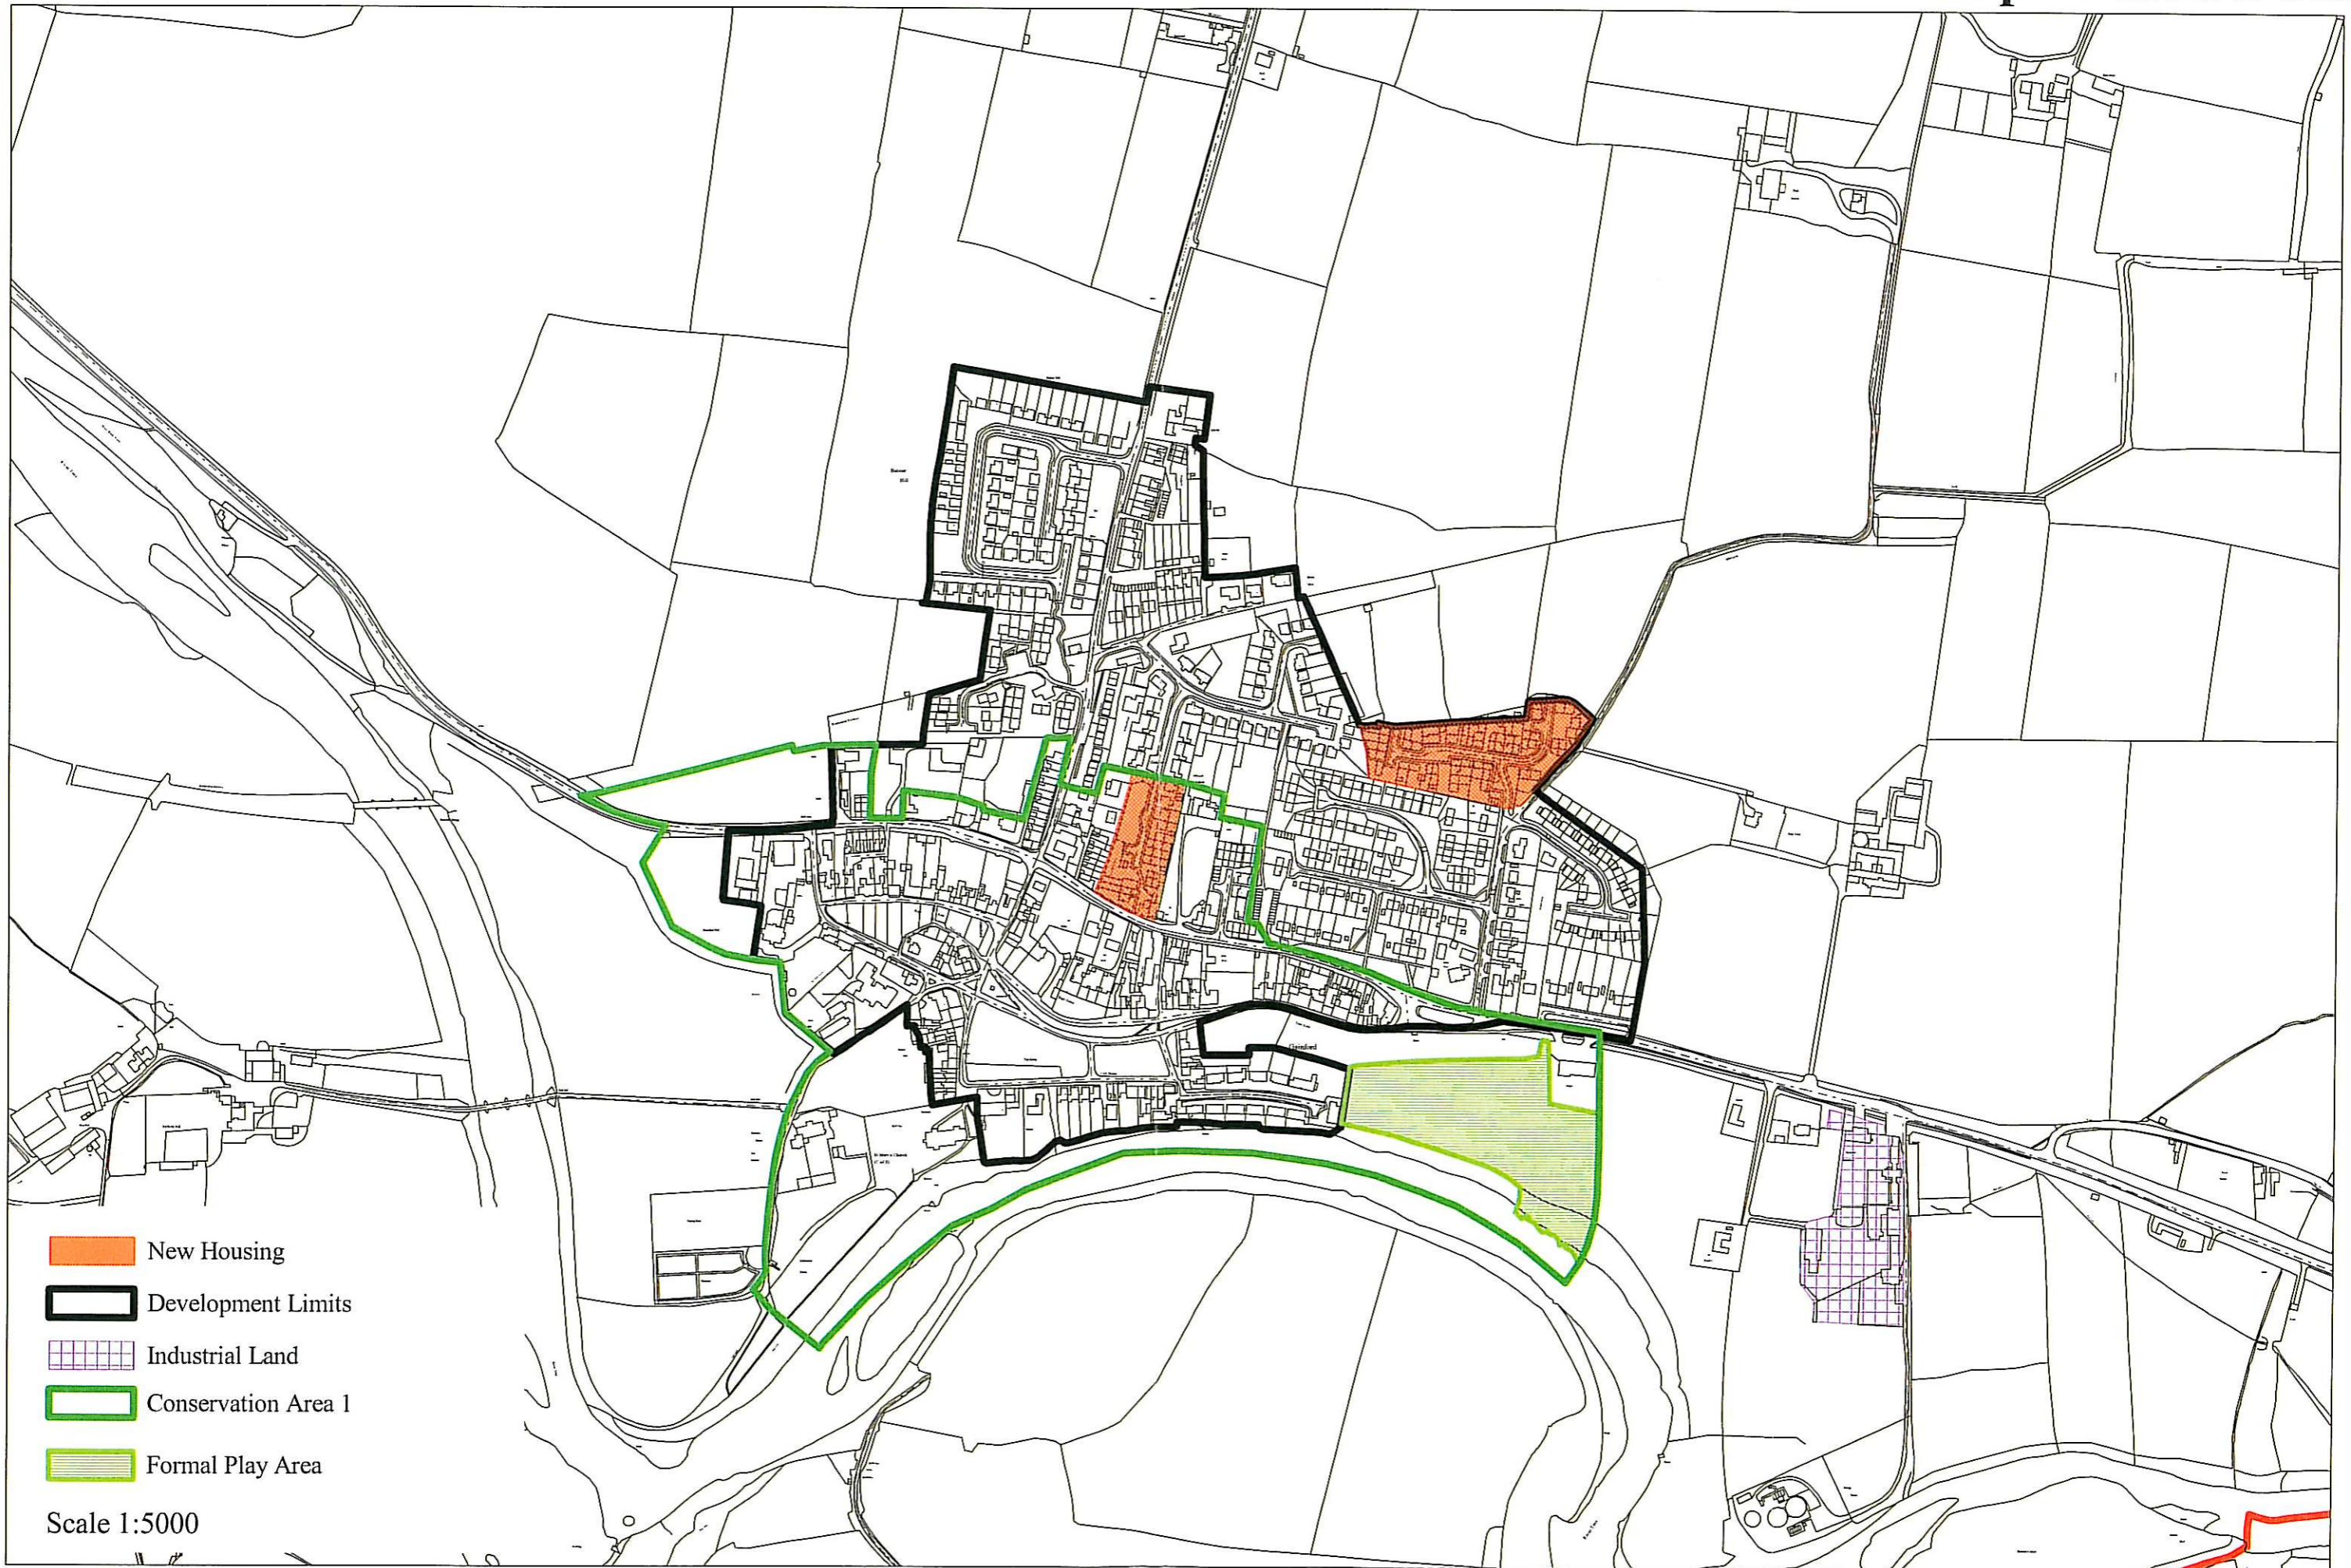

Inset Map 14 GAINFORD

-  New Housing
-  Development Limits
-  Industrial Land
-  Conservation Area 1
-  Formal Play Area

Scale 1:5000