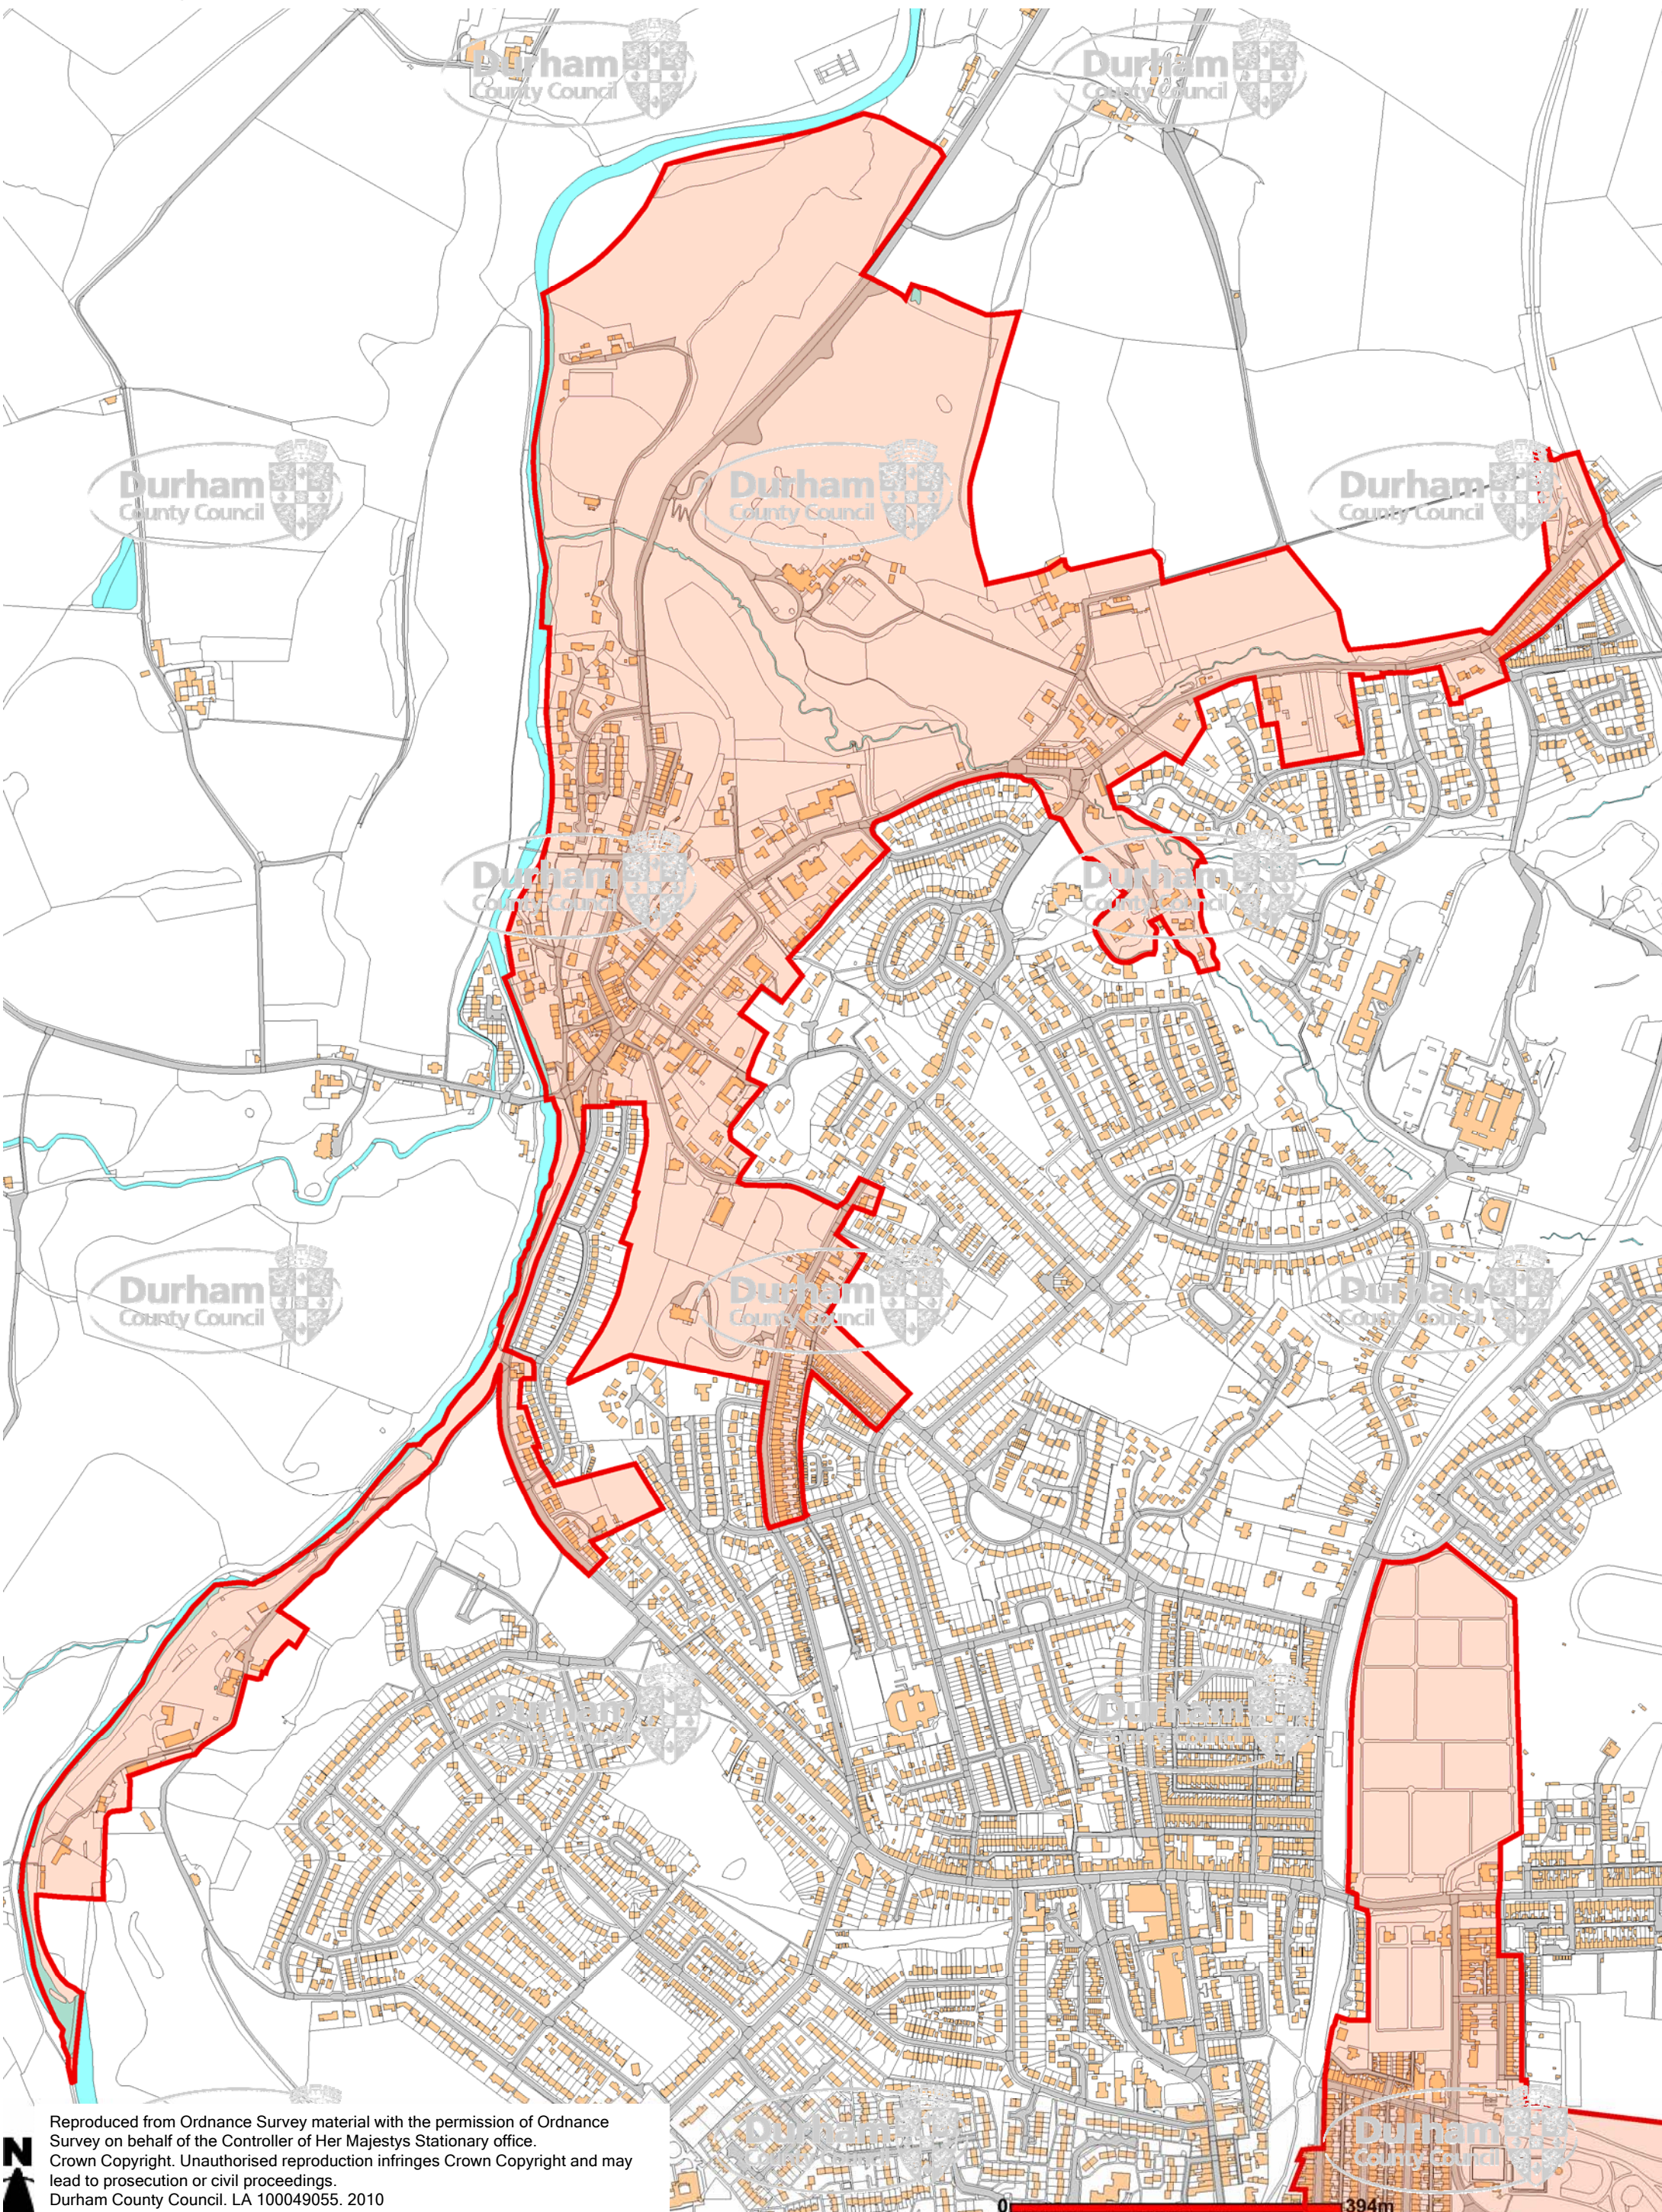

NOTICE The reproduction of the Conservation Area map from the definitive version may have resulted in some loss of accuracy to the PDF version. New development could have taken place or field boundaries changed. For these reasons the PDF version should only be used as a guide. Durham County Council cannot accept any responsibility for any loss, damage or inconvenience caused as a result of any inaccuracy or error in the PDF format. If in any doubt please contact the Design and Historic Environment Team Tel 01913834196 Email design.conservation@durham.gov.uk.

Shotley Bridge Conservation Area

Reproduced from Ordnance Survey material with the permission of Ordnance Survey on behalf of the Controller of Her Majesty's Stationary office. Crown Copyright. Unauthorised reproduction infringes Crown Copyright and may lead to prosecution or civil proceedings. Durham County Council. LA 100049055. 2010