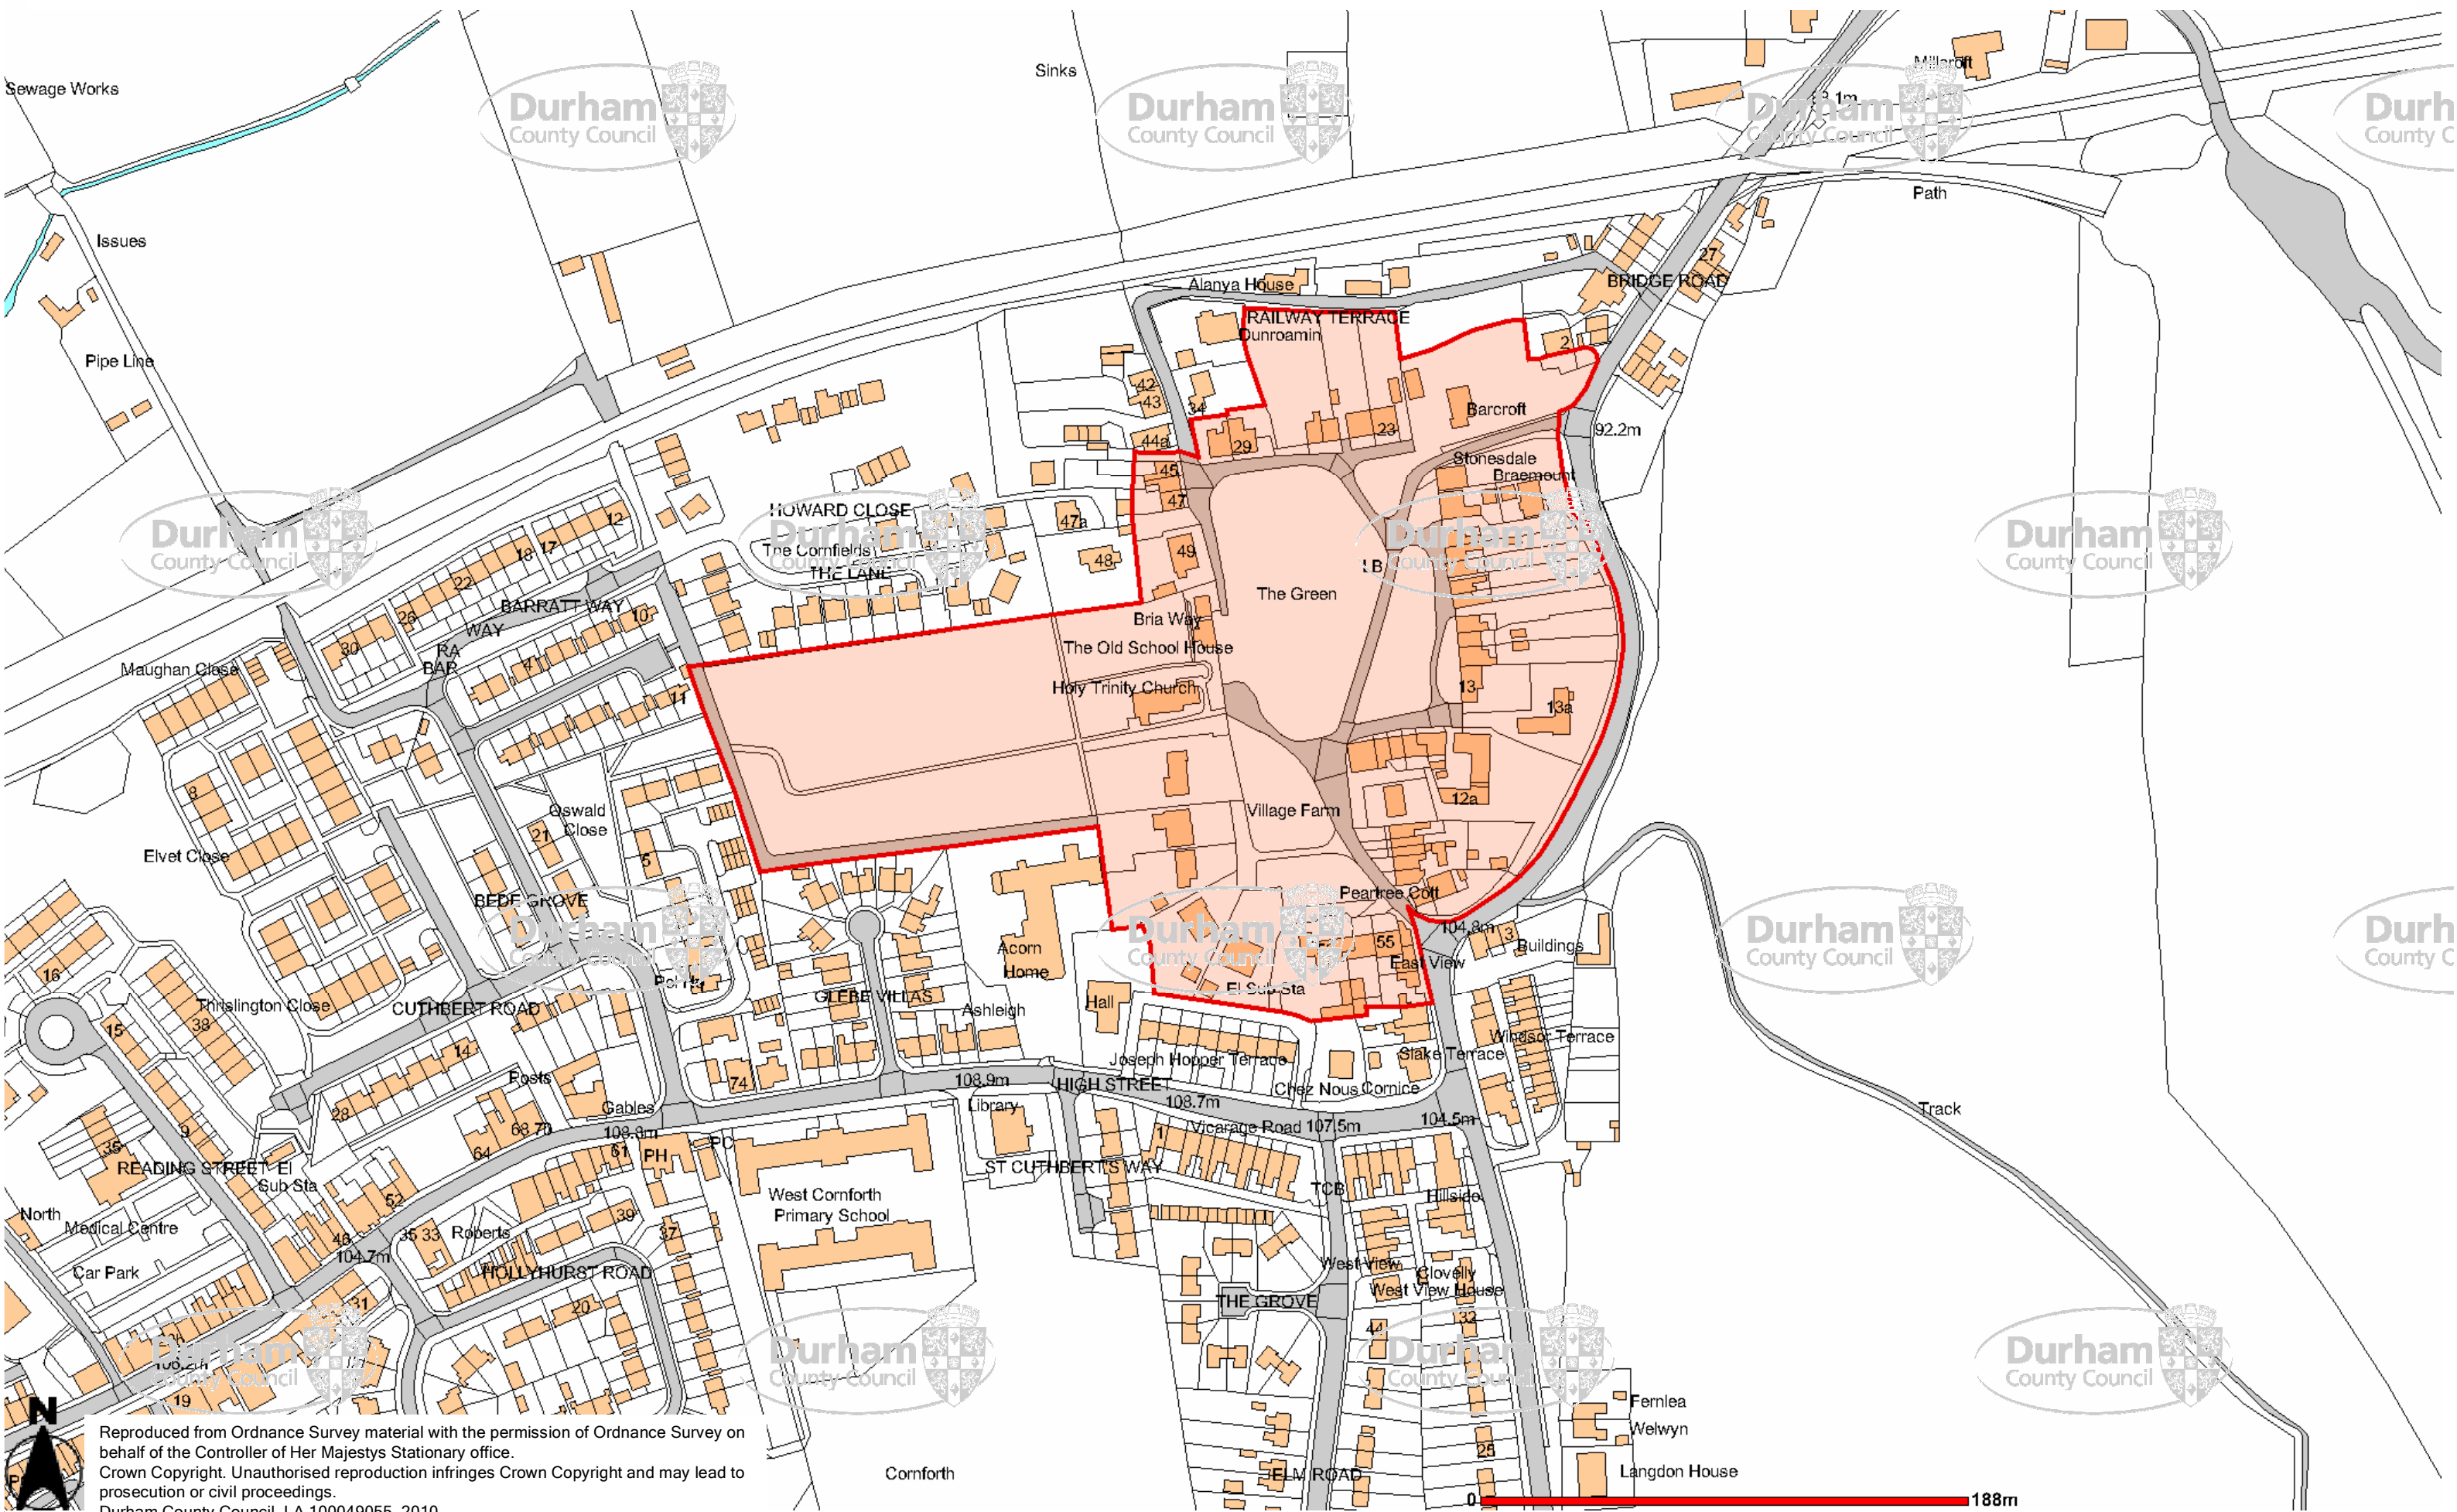

**NOTICE** The reproduction of the Conservation Area map from the definitive version may have resulted in some loss of accuracy to the PDF version. New development could have taken place or field boundaries changed. For these reasons the PDF version should only be used as a guide. Durham County Council cannot accept any responsibility for any loss, damage or inconvenience caused as a result of any inaccuracy or error in the PDF format. If in any doubt please contact the Design and Historic Environment Team Tel 01913834196 Email design.conservation@durham.gov.uk.

### Cornforth Conservation Area

Reproduced from Ordnance Survey material with the permission of Ordnance Survey on behalf of the Controller of Her Majestys Stationary office. Crown Copyright. Unauthorised reproduction infringes Crown Copyright and may lead to prosecution or civil proceedings. Durham County Council. LA 100049055. 2010