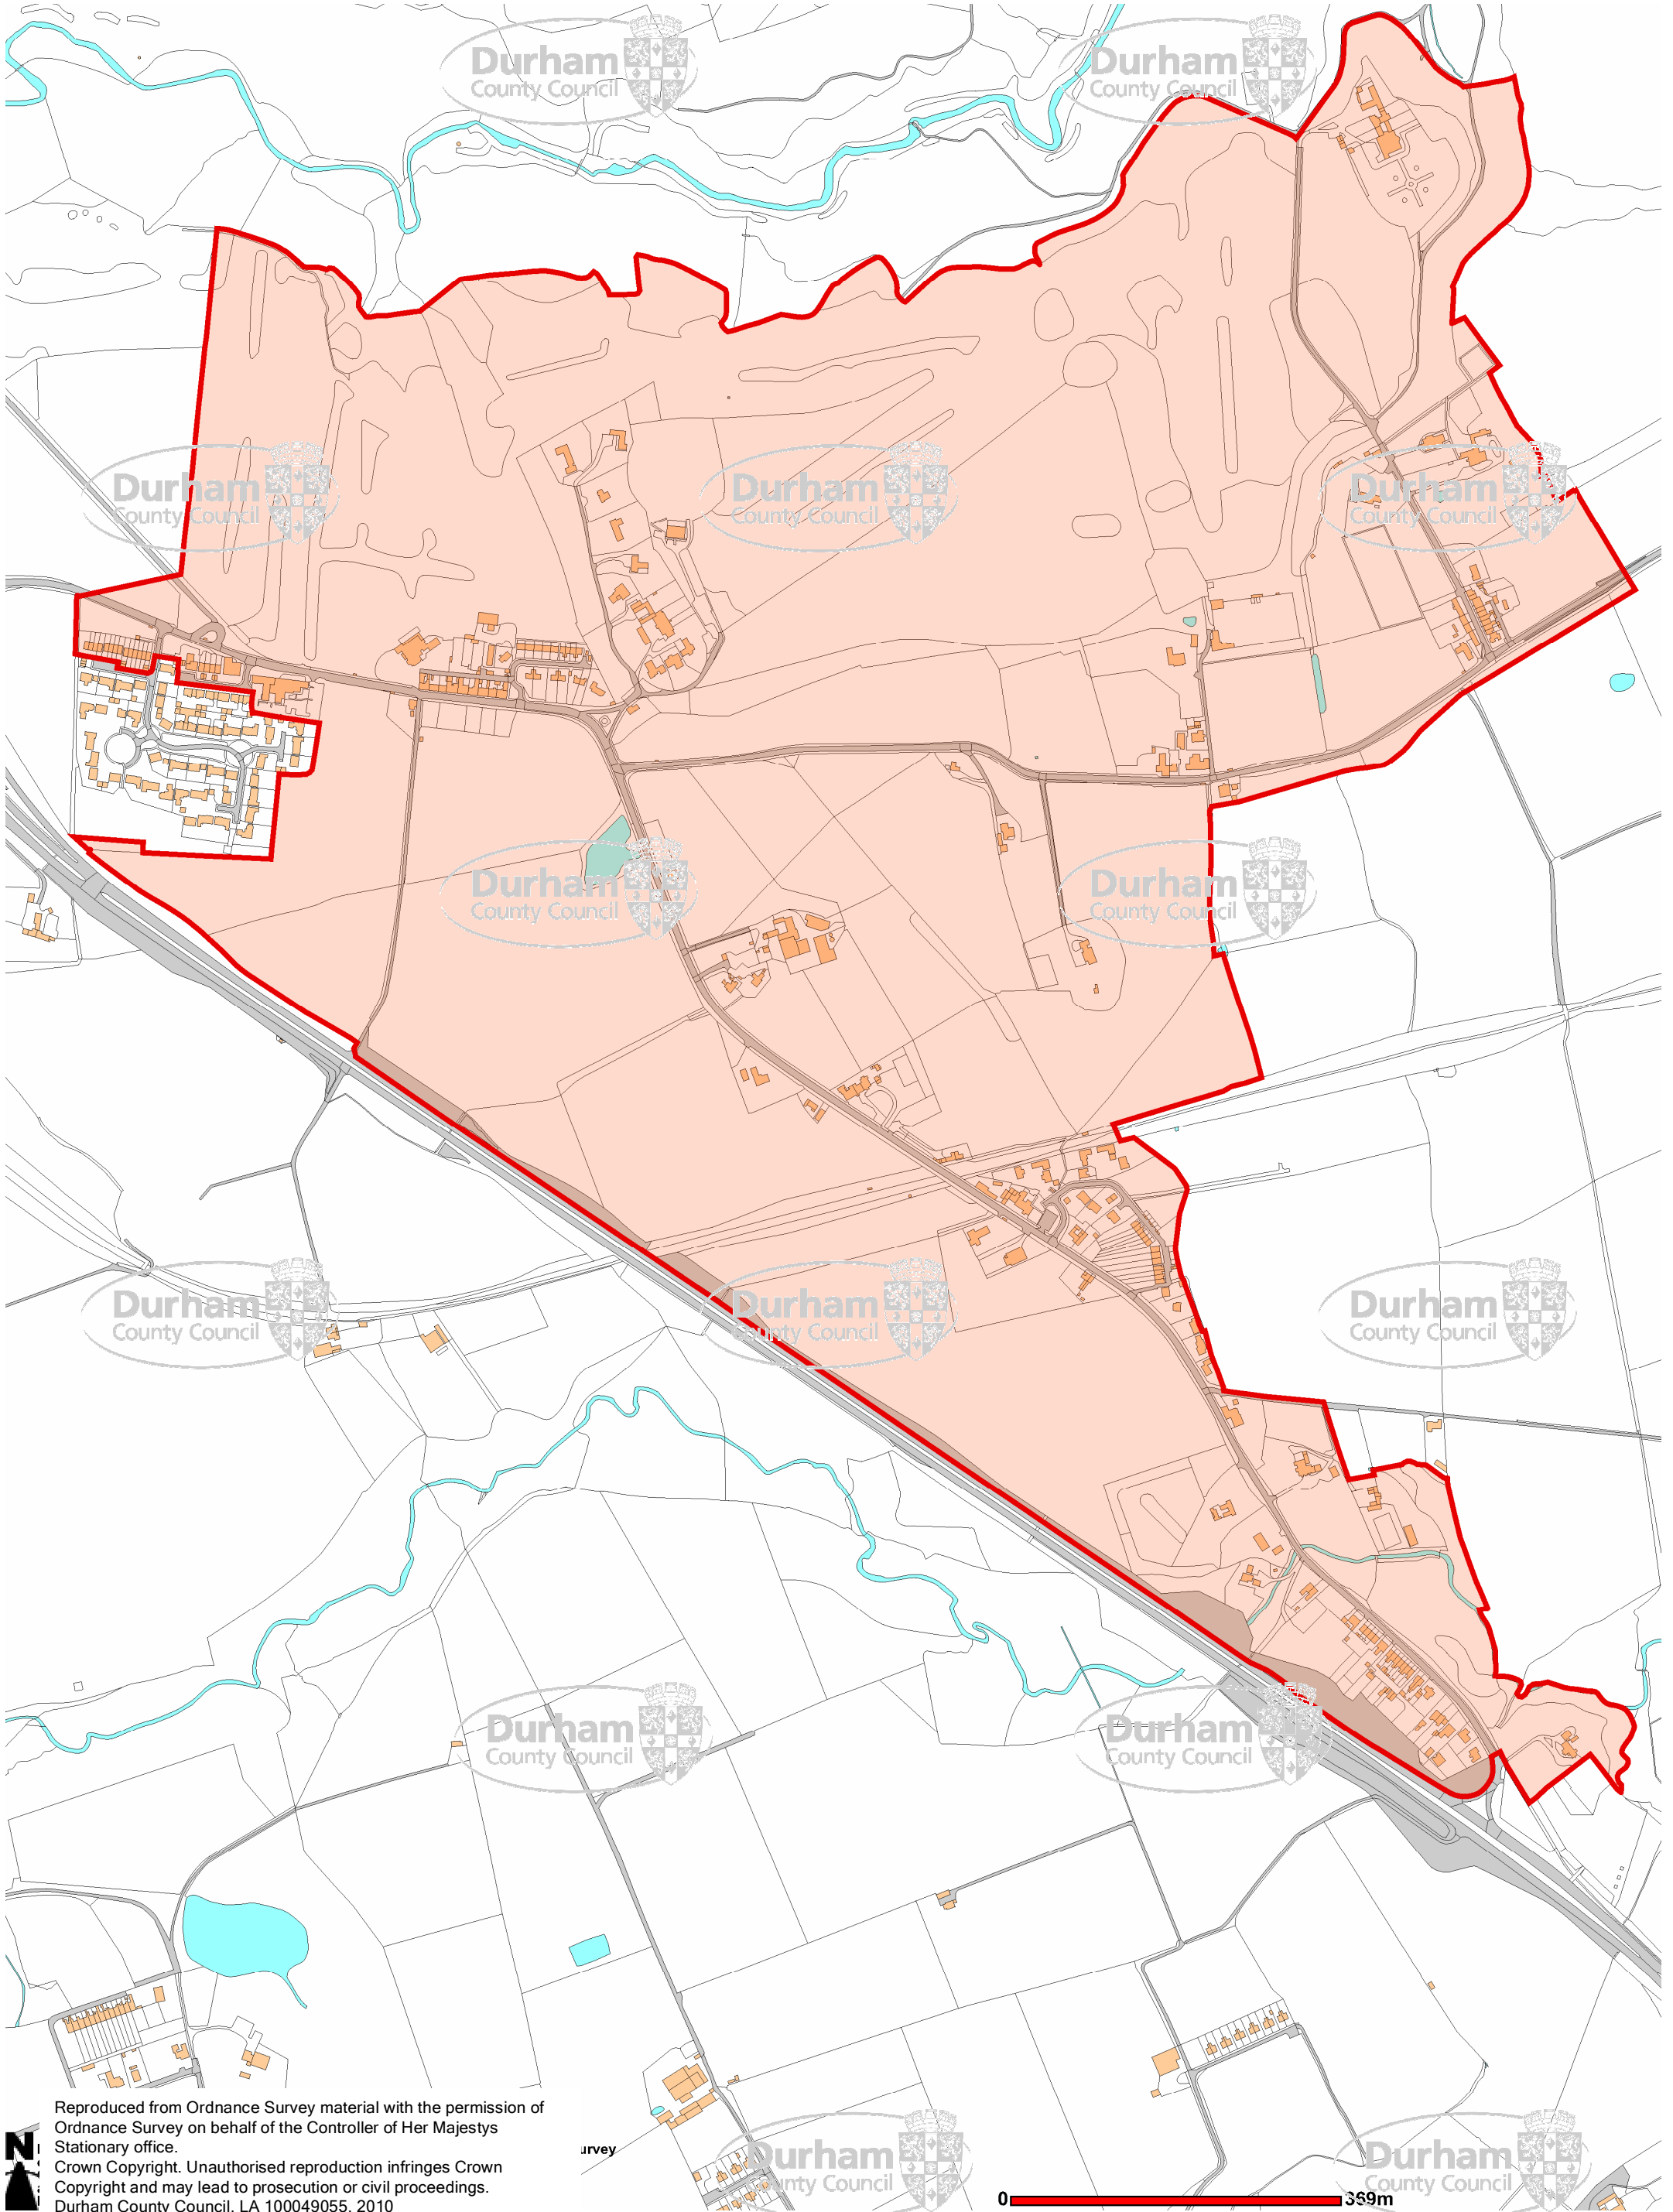

NOTICE The reproduction of the Conservation Area map from the definitive version may have resulted in some loss of accuracy to the PDF version. New development could have taken place or field boundaries changed. For these reasons the PDF version should only be used as a guide. Durham County Council cannot accept any responsibility for any loss, damage or inconvenience caused as a result of any inaccuracy or error in the PDF format. If in any doubt please contact the Design and Historic Environment Team Tel 01913834196 Email design.conservation@durham.gov.uk.

Castle Eden Conservation Area

Reproduced from Ordnance Survey material with the permission of Ordnance Survey on behalf of the Controller of Her Majesty's Stationary office.
Crown Copyright. Unauthorised reproduction infringes Crown Copyright and may lead to prosecution or civil proceedings.
Durham County Council. LA 100049055. 2010